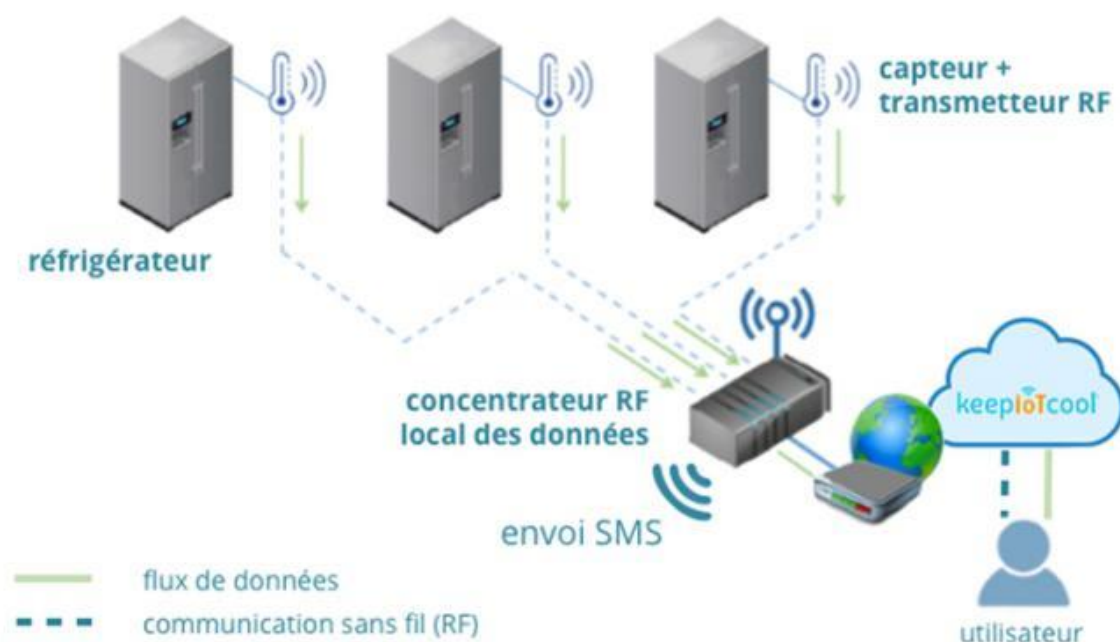

KeepIoT® : One brand ... Several solutions

In order to avoid loss of resources, reacting quickly in the event of a problem is absolutely necessary and this in various fields.

It all starts with the management of equipment and energy control.

KeepIoT® offers several solutions including various connected sensors with sending alerts to your mobile in real time.

Top reviews

In another field, Keepiotcool® equips the Horeca sector, establishments aware of the quality challenges of the cold chain. Avoid waste of food and have the guarantee of offering healthy raw materials motivate the choice of a simple, economical and efficient solution.

We therefore offer our solutions to the cold, garden, swimming pool, safety sectors because all the sensors are addable to perform an ALL-IN-ONE solution.

**A PARTICULAR NEED, CONTACT US
... WE REALIZE PROJECTS ...**

Consulting IOT - KeepIoT
27 290 Illeville sur Montfort
jeanjacques.noury@5edges.eu
<http://www.consultingiot.fr/>
+33 (0)7.69.10.05.04

KEEPLOT
Parc CREALYS BE-5032
GEMBOUX
patrick.lacroix@5edges.eu
<https://keepiot.eu>
+32 (0)497 498.691
+33 (0)7.52.63.69.07